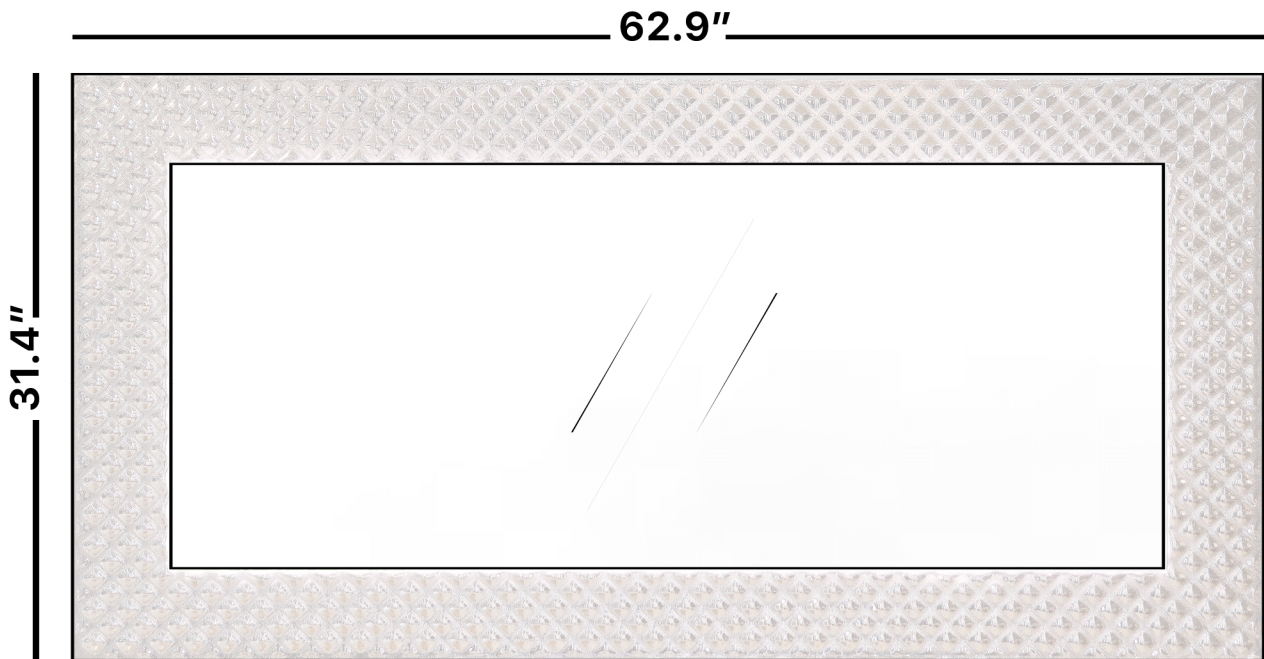

LUCENT

Model: Lucent Double

Category: Mirror

Material: Crystal

Dimensions: 62.9"(L) x 31.4"(H)

Description: Luxury LED lighted crystal bathroom mirror in silver bronze finish

\*Numbers are in inches